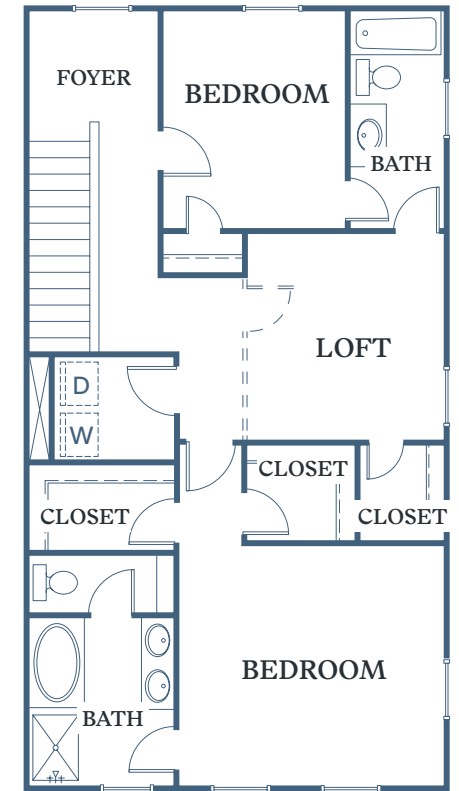

TESSA

JODECO

CHAMBERS

2 BED
2.5 BATH
2,114 SF

2153 Jodeco Rd
McDonough, GA 30253

TessaJodeco.com

BASEMENT – 505 SF

1ST FLOOR – 612 SF

2ND FLOOR – 997 SF

Information is believed to be accurate, but not warranted. Specification, pricing and availability are subject to change without notice. See agent for details. Artist's renderings and floorplans are approximate only and are not meant to be exact depictions of the unit. Drawings are not to scale. Your selected floorplan may vary from this illustration due to design configuration and architectural styling. Not all features are available in every apartment. All square footages are approximate.