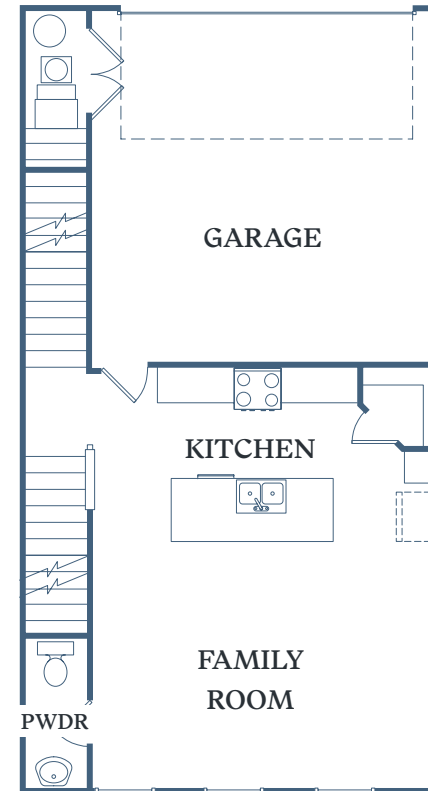

TESSA

JODECO

CHAMBERS

2 BED
2.5 BATH
2,114 SF

2153 Jodeco Rd
McDonough, GA 30253

TessaJodeco.com

BASEMENT – 505 SF

1ST FLOOR – 612 SF

2ND FLOOR – 997 SF

Information is believed to be accurate, but not warranted. Specification, pricing and availability are subject to change without notice. See agent for details. Artist's renderings and floorplans are approximate only and are not meant to be exact depictions of the unit. Drawings are not to scale. Your selected floorplan may vary from this illustration due to design configuration and architectural styling. Not all features are available in every apartment. All square footages are approximate.