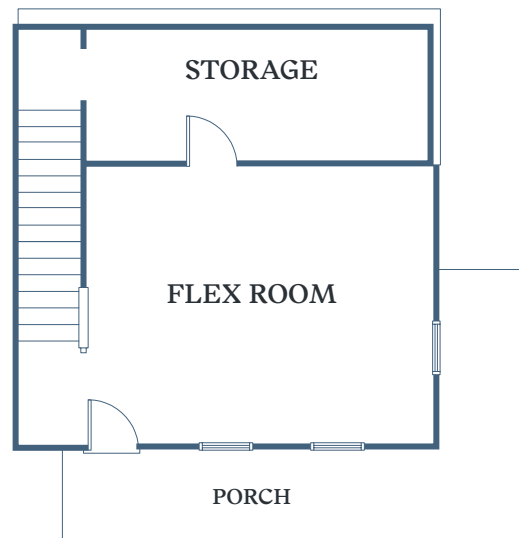

TESSA

JODECO

CHAMBERS

2 BED
2.5 BATH
2,114 SF

2153 Jodeco Rd
McDonough, GA 30253

TessaJodeco.com

BASEMENT – 505 SF

1ST FLOOR – 612 SF

2ND FLOOR – 997 SF

Information is believed to be accurate, but not warranted. Specification, pricing and availability are subject to change without notice. See agent for details. Artist's renderings and floorplans are approximate only and are not meant to be exact depictions of the unit. Drawings are not to scale. Your selected floorplan may vary from this illustration due to design configuration and architectural styling. Not all features are available in every apartment. All square footages are approximate.