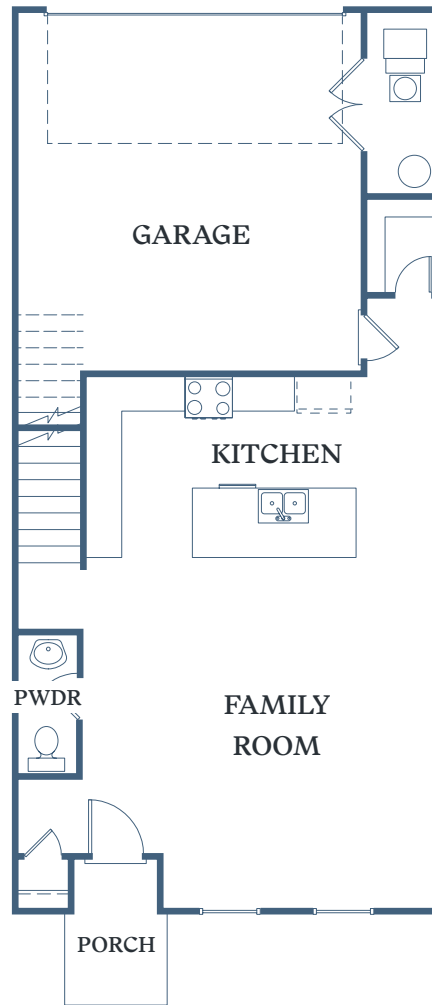

TESSA

JODECO

EVA

3 BED
2.5 BATH
1,869 SF

2153 Jodeco Rd
McDonough, GA 30253

TessaJodeco.com

1ST FLOOR – 730 SF

2ND FLOOR – 1,139 SF

Information is believed to be accurate, but not warranted. Specification, pricing and availability are subject to change without notice. See agent for details. Artist's renderings and floorplans are approximate only and are not meant to be exact depictions of the unit. Drawings are not to scale. Your selected floorplan may vary from this illustration due to design configuration and architectural styling. Not all features are available in every apartment. All square footages are approximate.