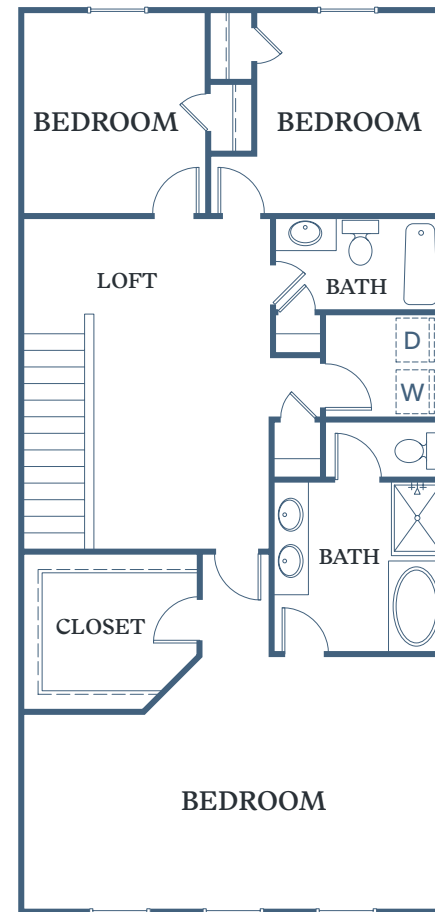

TESSA

JODECO

EVA

3 BED
2.5 BATH
1,869 SF

2153 Jodeco Rd
McDonough, GA 30253

TessaJodeco.com

1ST FLOOR – 730 SF

2ND FLOOR – 1,139 SF

Information is believed to be accurate, but not warranted. Specification, pricing and availability are subject to change without notice. See agent for details. Artist's renderings and floorplans are approximate only and are not meant to be exact depictions of the unit. Drawings are not to scale. Your selected floorplan may vary from this illustration due to design configuration and architectural styling. Not all features are available in every apartment. All square footages are approximate.