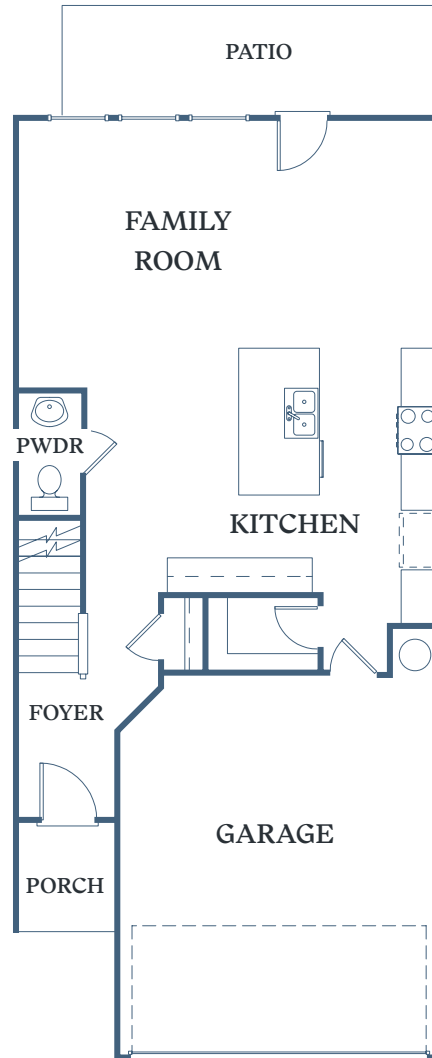

TESSA

JODECO

FAIRBROOK

4 BED
2.5 BATH
1,890 SF

2153 Jodeco Rd
McDonough, GA 30253

TessaJodeco.com

1ST FLOOR – 780 SF

2ND FLOOR – 1,110 SF

Information is believed to be accurate, but not warranted. Specification, pricing and availability are subject to change without notice. See agent for details. Artist's renderings and floorplans are approximate only and are not meant to be exact depictions of the unit. Drawings are not to scale. Your selected floorplan may vary from this illustration due to design configuration and architectural styling. Not all features are available in every apartment. All square footages are approximate.