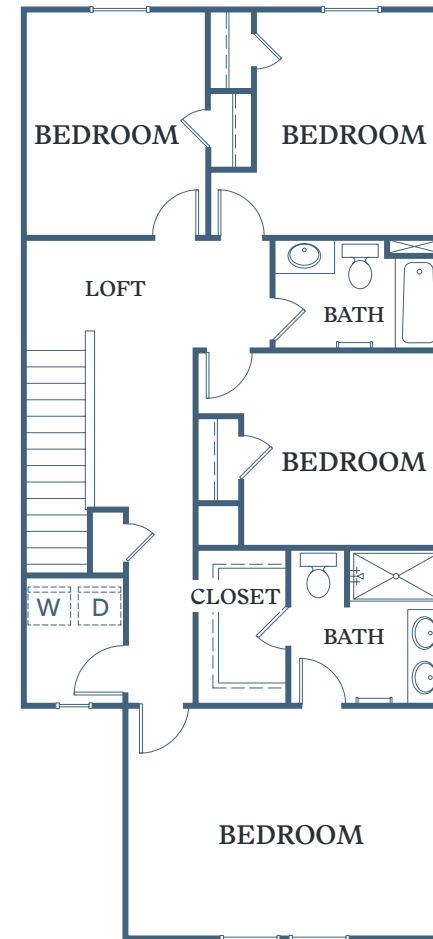

TESSA

JODECO

FAIRBROOK

4 BED
2.5 BATH
1,890 SF

2153 Jodeco Rd
McDonough, GA 30253

TessaJodeco.com

1ST FLOOR – 780 SF

2ND FLOOR – 1,110 SF

Information is believed to be accurate, but not warranted. Specification, pricing and availability are subject to change without notice. See agent for details. Artist's renderings and floorplans are approximate only and are not meant to be exact depictions of the unit. Drawings are not to scale. Your selected floorplan may vary from this illustration due to design configuration and architectural styling. Not all features are available in every apartment. All square footages are approximate.