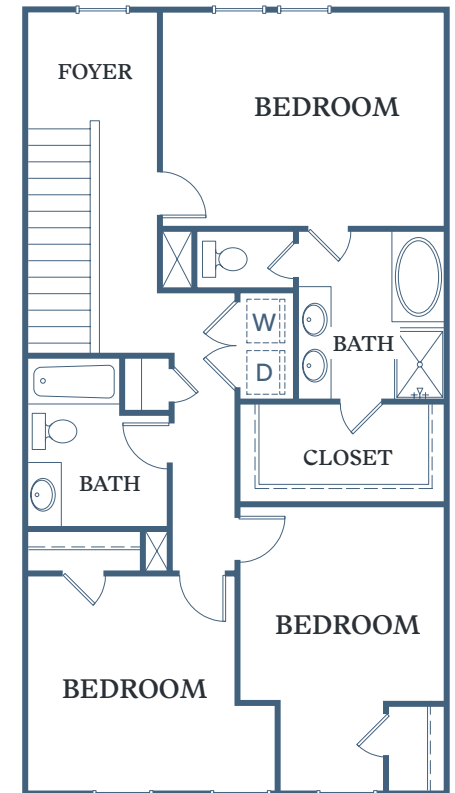

## NEVIS

3 BED  
2.5 BATH  
2,114 SF

2153 Jodeco Rd  
McDonough, GA 30253

TessaJodeco.com

**BASEMENT – 505 SF**

**1<sup>ST</sup> FLOOR – 612 SF**

**2<sup>ND</sup> FLOOR – 997 SF**

*Information is believed to be accurate, but not warranted. Specification, pricing and availability are subject to change without notice. See agent for details. Artist's renderings and floorplans are approximate only and are not meant to be exact depictions of the unit. Drawings are not to scale. Your selected floorplan may vary from this illustration due to design configuration and architectural styling. Not all features are available in every apartment. All square footages are approximate.*