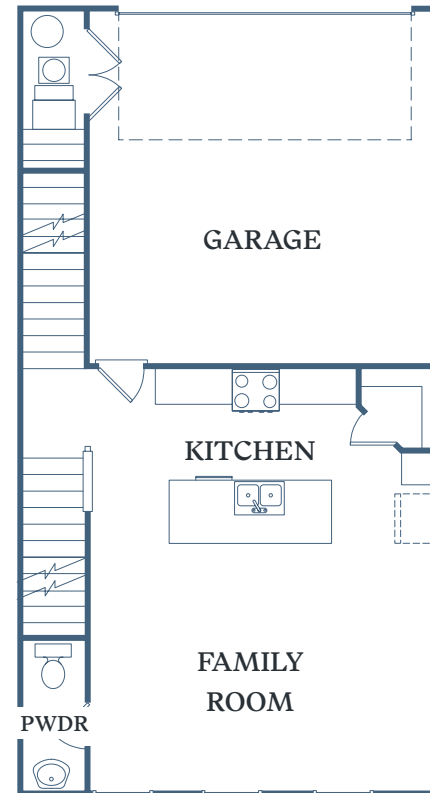

## NEVIS

3 BED  
2.5 BATH  
2,114 SF

2153 Jodeco Rd  
McDonough, GA 30253

TessaJodeco.com

**BASEMENT – 505 SF**

**1<sup>ST</sup> FLOOR – 612 SF**

**2<sup>ND</sup> FLOOR – 997 SF**

*Information is believed to be accurate, but not warranted. Specification, pricing and availability are subject to change without notice. See agent for details. Artist's renderings and floorplans are approximate only and are not meant to be exact depictions of the unit. Drawings are not to scale. Your selected floorplan may vary from this illustration due to design configuration and architectural styling. Not all features are available in every apartment. All square footages are approximate.*