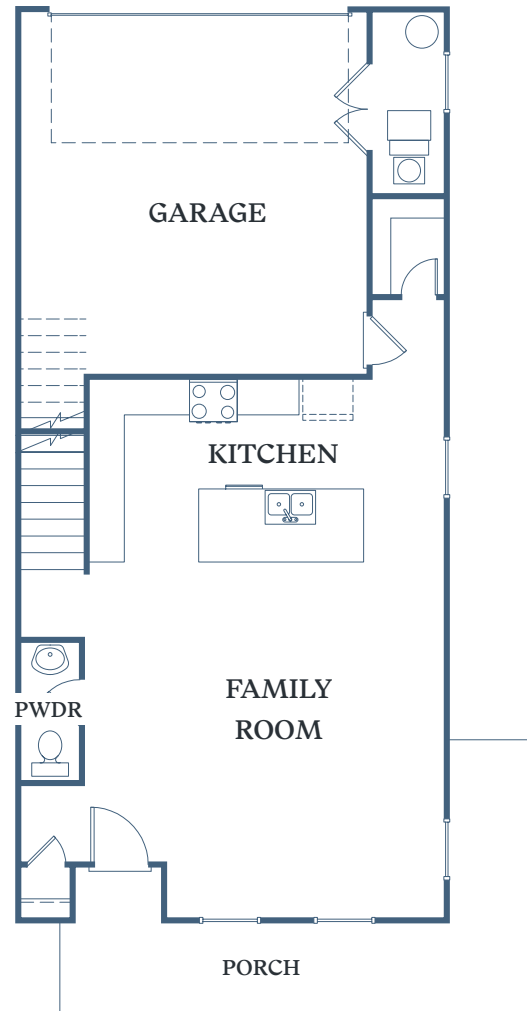

TESSA

JODECO

OAKHAVEN

4 BED
2.5 BATH
1,871 SF

2153 Jodeco Rd
McDonough, GA 30253

TessaJodeco.com

1ST FLOOR – 730 SF

2ND FLOOR – 1,141 SF

Information is believed to be accurate, but not warranted. Specification, pricing and availability are subject to change without notice. See agent for details. Artist's renderings and floorplans are approximate only and are not meant to be exact depictions of the unit. Drawings are not to scale. Your selected floorplan may vary from this illustration due to design configuration and architectural styling. Not all features are available in every apartment. All square footages are approximate.