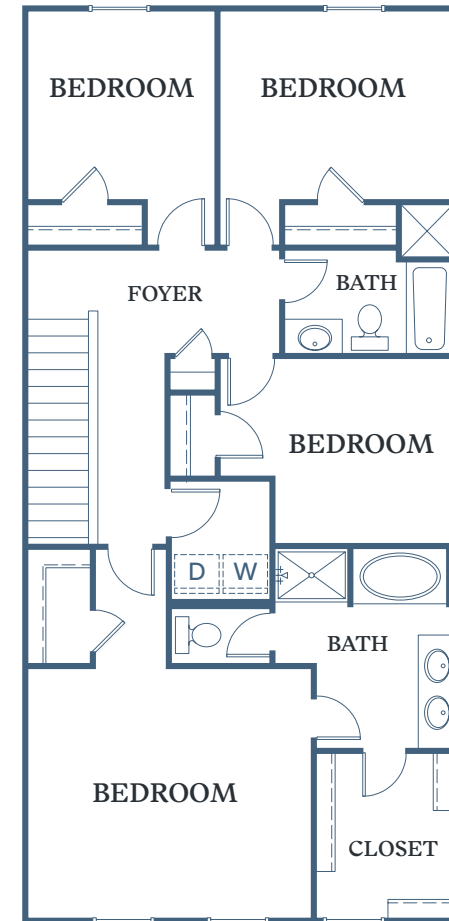

TESSA

JODECO

OAKHAVEN

4 BED
2.5 BATH
1,871 SF

2153 Jodeco Rd
McDonough, GA 30253

TessaJodeco.com

1ST FLOOR – 730 SF

2ND FLOOR – 1,141 SF

Information is believed to be accurate, but not warranted. Specification, pricing and availability are subject to change without notice. See agent for details. Artist's renderings and floorplans are approximate only and are not meant to be exact depictions of the unit. Drawings are not to scale. Your selected floorplan may vary from this illustration due to design configuration and architectural styling. Not all features are available in every apartment. All square footages are approximate.