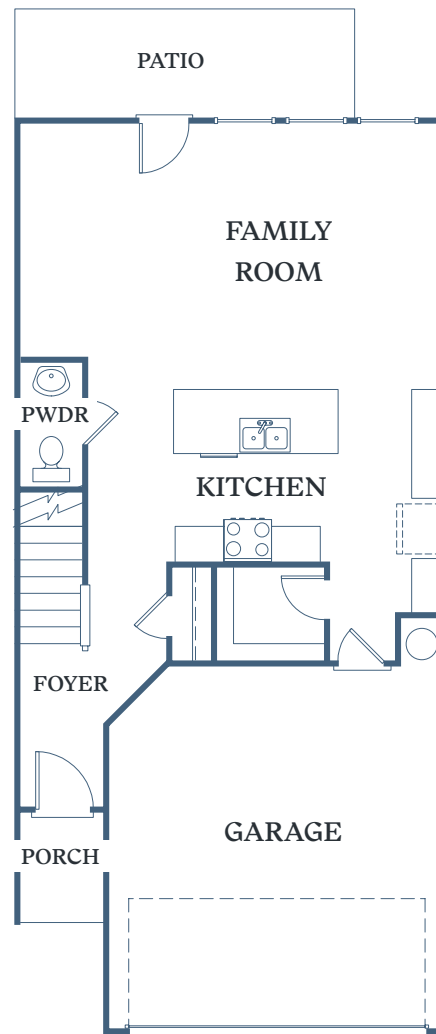

## SAMUEL

3 BED  
2.5 BATH  
1,829 SF

2153 Jodeco Rd  
McDonough, GA 30253

TessaJodeco.com

1<sup>ST</sup> FLOOR – 752 SF

2<sup>ND</sup> FLOOR – 1,077 SF

Information is believed to be accurate, but not warranted. Specification, pricing and availability are subject to change without notice. See agent for details. Artist's renderings and floorplans are approximate only and are not meant to be exact depictions of the unit. Drawings are not to scale. Your selected floorplan may vary from this illustration due to design configuration and architectural styling. Not all features are available in every apartment. All square footages are approximate.