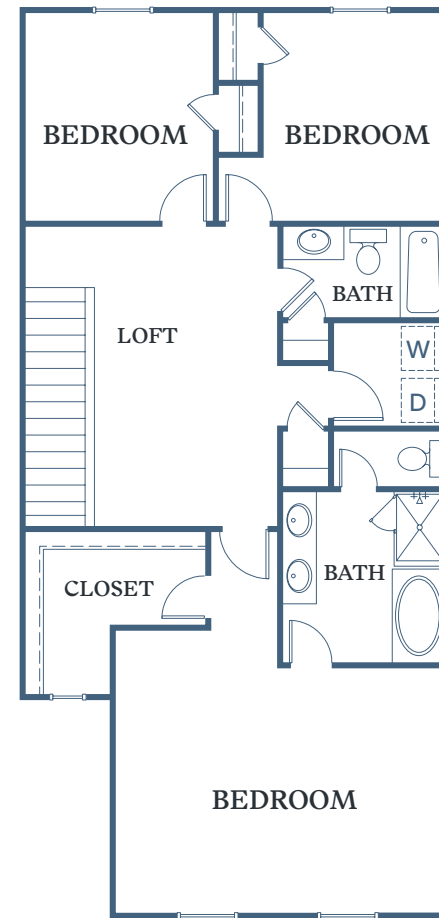

## SAMUEL

3 BED  
2.5 BATH  
1,829 SF

2153 Jodeco Rd  
McDonough, GA 30253

TessaJodeco.com

1<sup>ST</sup> FLOOR – 752 SF

2<sup>ND</sup> FLOOR – 1,077 SF

Information is believed to be accurate, but not warranted. Specification, pricing and availability are subject to change without notice. See agent for details. Artist's renderings and floorplans are approximate only and are not meant to be exact depictions of the unit. Drawings are not to scale. Your selected floorplan may vary from this illustration due to design configuration and architectural styling. Not all features are available in every apartment. All square footages are approximate.